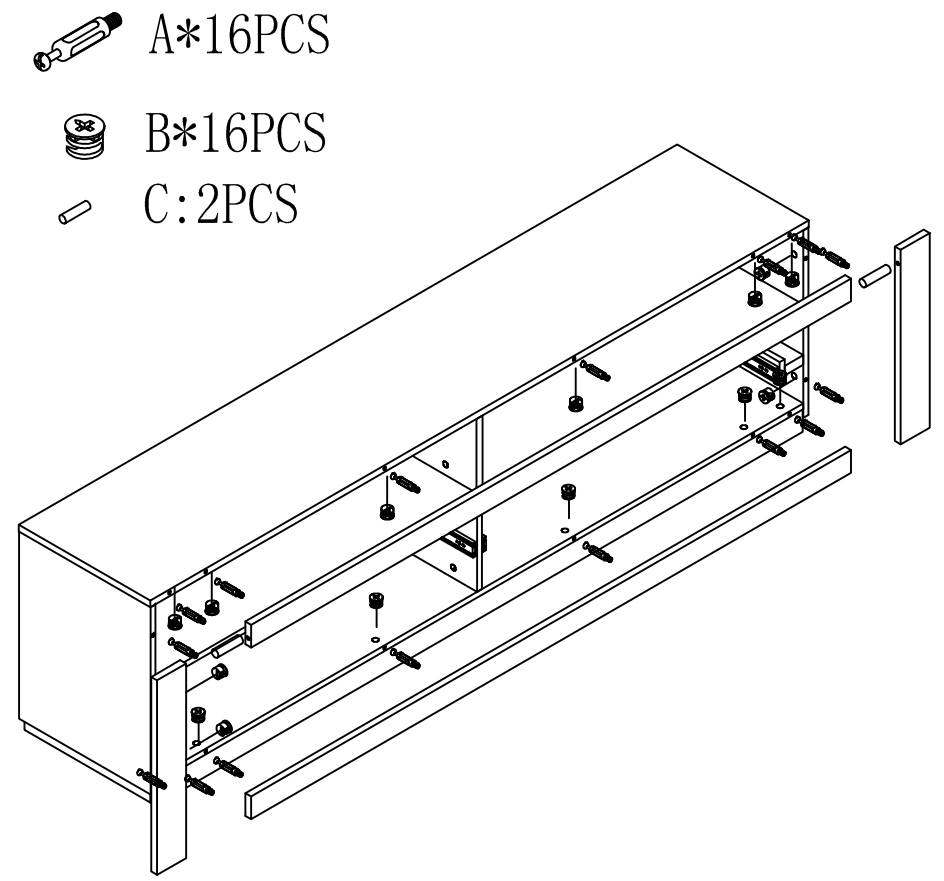

MODEL:AX-DR03B # TV Cabinet

7

8

9

 B*13PCS

 B*7PCS

B | 13PCS

15*10.5MM

B | 7PCS

15*10.5MM

MODEL:AX-DR03B # TV Cabinet

10

-  A*10PCS
-  B*12PCS

| | |
|--|-------|
| B | 12PCS |
|  | |
| 15*10.5MM | |

11

-  A*16PCS
-  B*16PCS
-  C:2PCS

| | | | | | |
|--|-------|---|-------|---|-------|
| A | 10PCS | B | 16PCS | A | 16PCS |
|  | |  | |  | |
| 29*6MM | | 15*10.5MM | | 29*6MM | |

| | |
|---|------|
| C | 2PCS |
|  | |
| 8*30MM | |

MODEL:AX-DR03B # TV Cabinet

13

-  H 12PCS
-  E 12pcs

| | |
|--|---|
| H 12PCS | E 12pcs |
|  |  |
| 15*10.5MM | 3.5*14 |

MODEL:AX-DR03B # TV Cabinet

10

OK