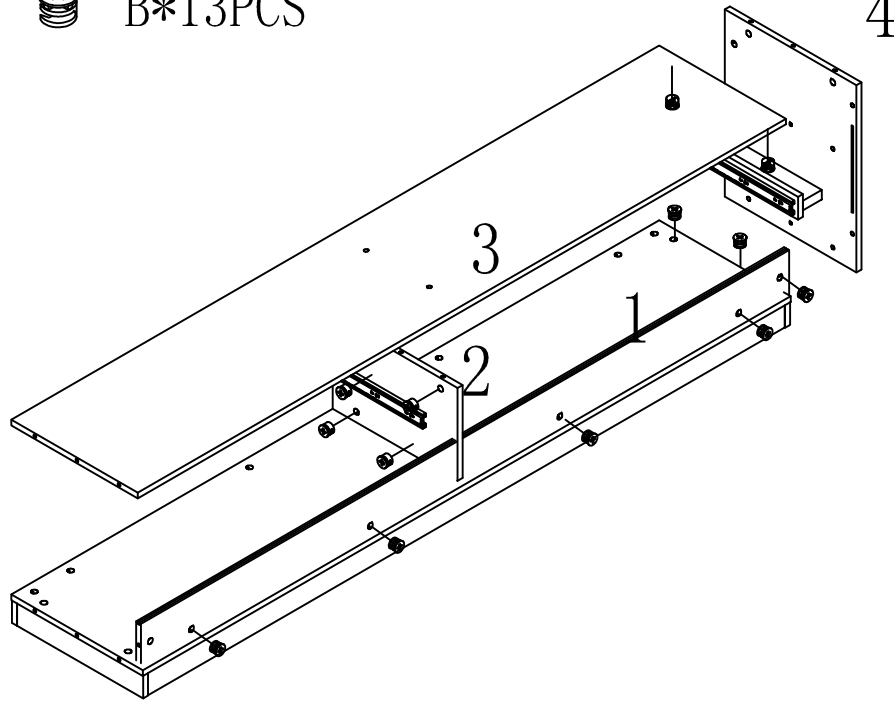

| | | | |
|--|------|---|------|
| A | 4pcs | E | 4pcs |
|  | |  | |
| 6*29MM | | 3.5*14 | |

| | | | | | |
|---|------|---|------|---|-------|
| F | 2pcs | C | 2PCS | B | 10PCS |
|  | |  | |  | |
| | | 8*30MM | | 15*10.5MM | |

MODEL:AX-DR03B # TV Cabinet

7

8

9

 B*13PCS

 B*7PCS

B | 13PCS

15*10.5MM