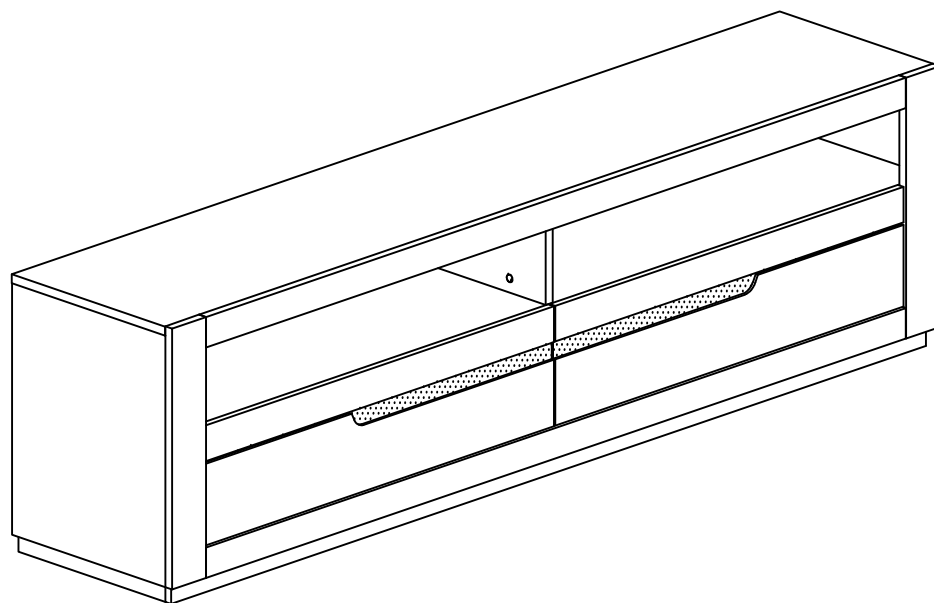

2 Persons

2 hours

MODEL:AX-DR03B # TV Cabinet

1

MODEL:AX-DR03B # TV Cabinet

2

1

1pcs