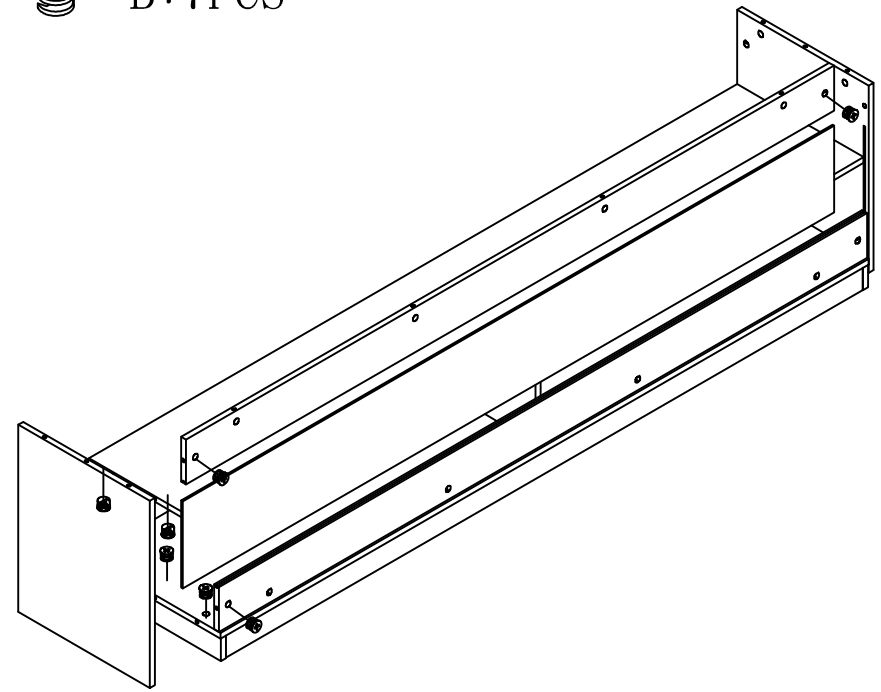

MODEL:AX-DR03B # TV Cabinet

7

8

9

 B*13PCS

 B*7PCS

B | 13PCS

15*10.5MM