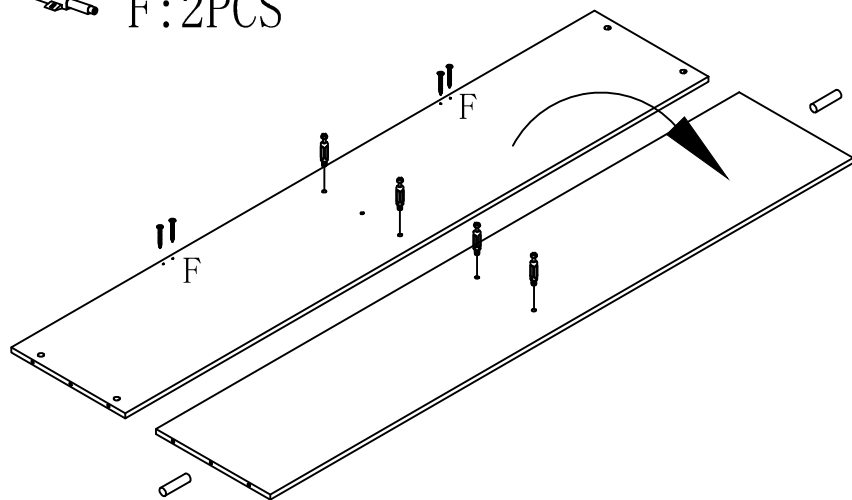

3.5*50

B 16pcs

15*10.5

4

2pcs

N 8pcs

10*10

A 16pcs

6*29MM

E 12pcs

3.5*14

MODEL:AX-DR03B # TV Cabinet

6

5

-  C: 2PCS
-  A: 4PCS
-  E: 4PCS
-  F: 2PCS

-  A*16PCS
-  B*16PCS

6

| | | | |
|---|-------|---|-------|
| A | 16PCS | B | 16PCS |
|  | |  | |
| 29*6MM | | 15*10.5MM | |

7

-  A*10PCS
-  B*10PCS
-  J*10PCS

7

| | | | |
|---|-------|---|-------|
| J | 10PCS | A | 10PCS |
|  | |  | |
| | | 29*6MM | |