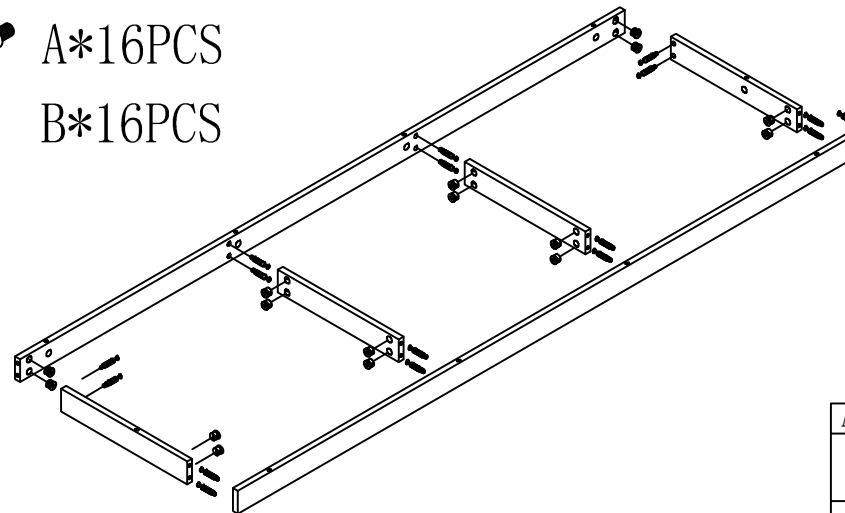

3.5*50

B 16pcs

15*10.5

4

2pcs

N 8pcs

10*10

A 16pcs

6*29MM

E 12pcs

3.5*14

MODEL:AX-DR03B # TV Cabinet

6

5

-  C: 2PCS
-  A: 4PCS
-  E: 4PCS
-  F: 2PCS

-  A*16PCS
-  B*16PCS

6

| | | | |
|---|-------|---|-------|
| A | 16PCS | B | 16PCS |
|  | |  | |
| 29*6MM | | 15*10.5MM | |

7

-  A*10PCS
-  B*10PCS
-  J*10PCS

7

| | | | |
|---|-------|---|-------|
| J | 10PCS | A | 10PCS |
|  | |  | |
| | | 29*6MM | |