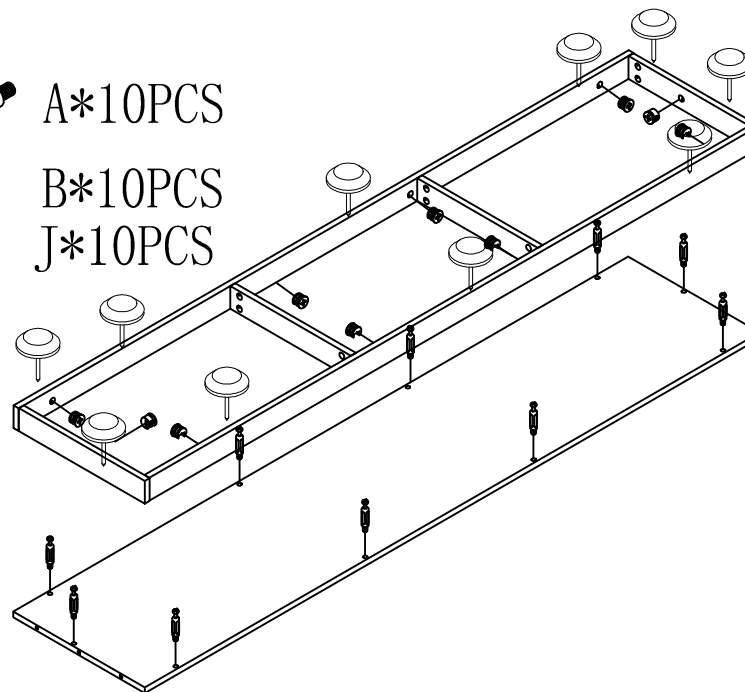

3.5*50

B 16pcs

15*10.5

4

2pcs

N 8pcs

10*10

A 16pcs

6*29MM

E 12pcs

3.5*14

MODEL:AX-DR03B # TV Cabinet

6

5

-  C: 2PCS
-  A: 4PCS
-  E: 4PCS
-  F: 2PCS

-  A*16PCS
-  B*16PCS

6

| | | | |
|---|-------|---|-------|
| A | 16PCS | B | 16PCS |
|  | |  | |
| 29*6MM | | 15*10.5MM | |

7

-  A*10PCS
-  B*10PCS
-  J*10PCS

7

| | | | |
|---|-------|---|-------|
| J | 10PCS | A | 10PCS |
|  | |  | |
| | | 29*6MM | |