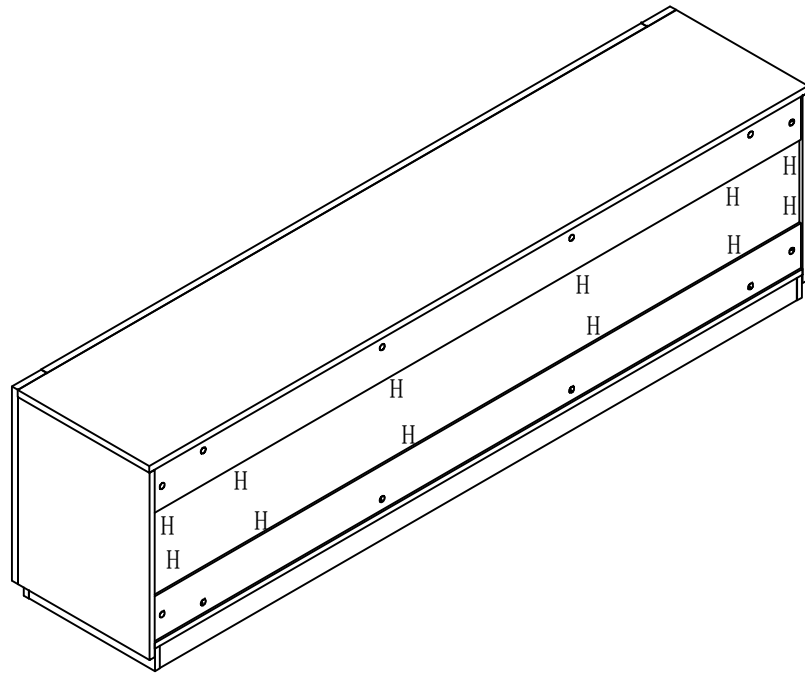

MODEL:AX-DR03B # TV Cabinet

13

- H 12PCS
- E 12pcs

H 12PCS	E 12pcs
15*10.5MM	3.5*14