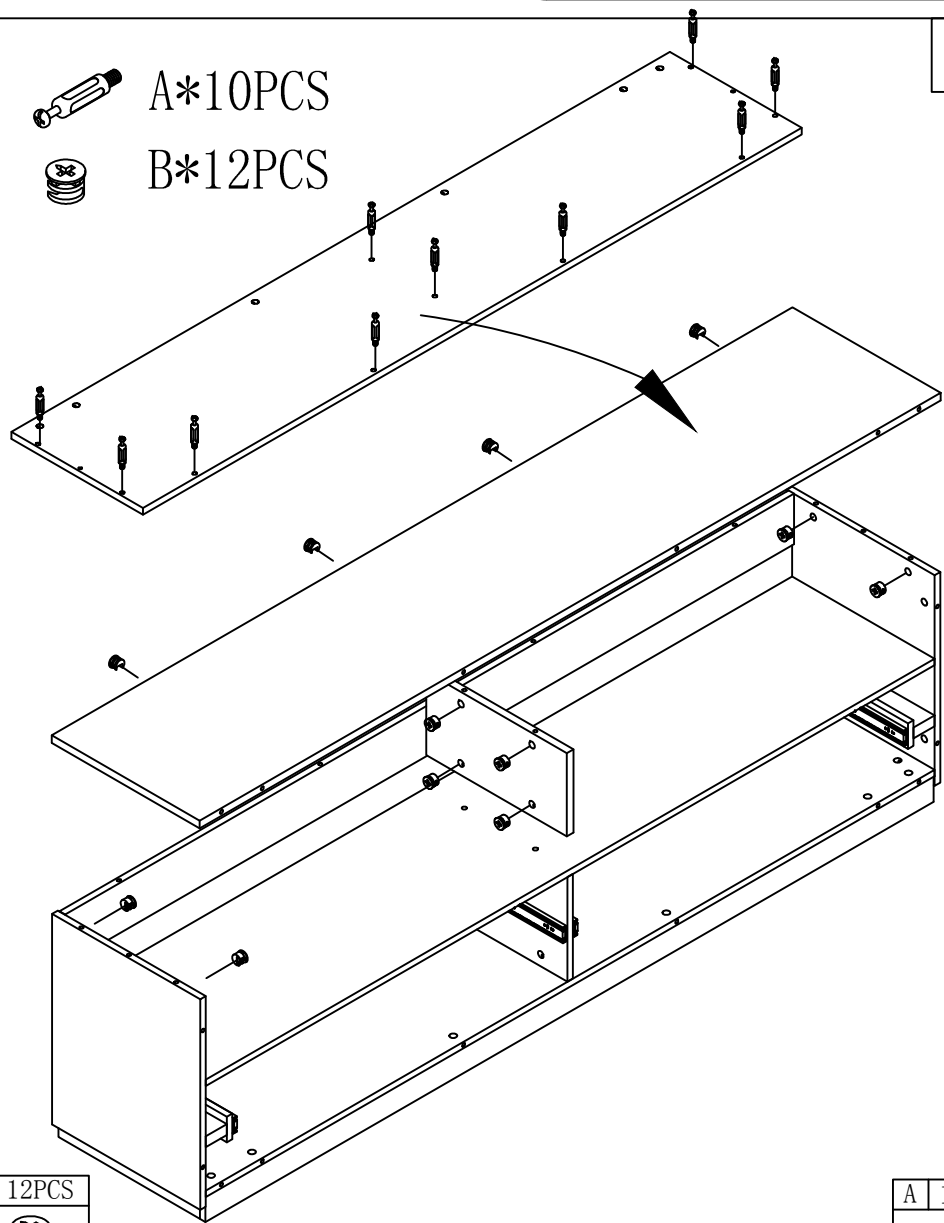

MODEL:AX-DR03B # TV Cabinet

10

- A*10PCS
- B*12PCS

B	12PCS
15*10.5MM	

11