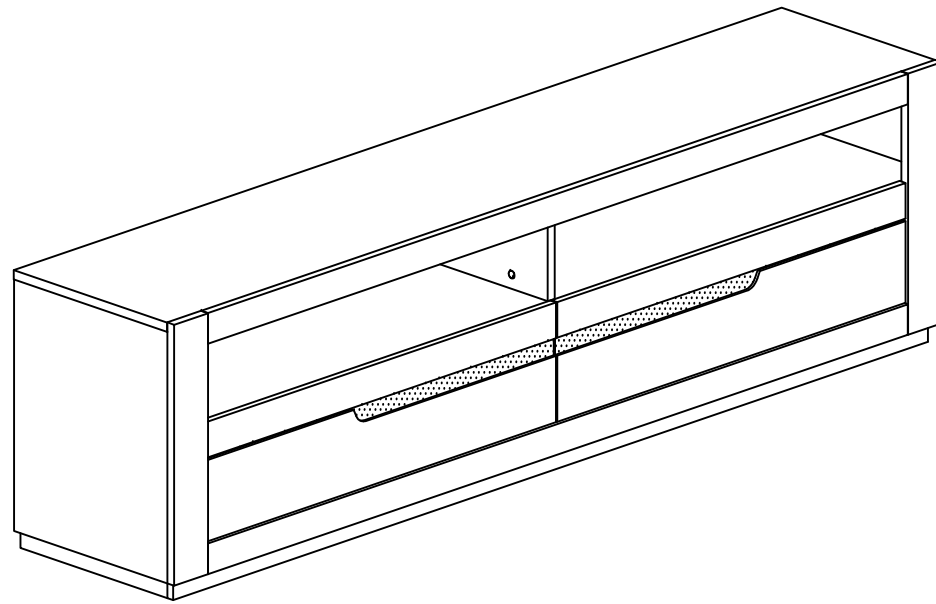

13

-  H 12PCS
-  E 12pcs

| | |
|--|---|
| H 12PCS | E 12pcs |
|  |  |
| 15*10.5MM | 3.5*14 |

MODEL:AX-DR03B # TV Cabinet

10

OK