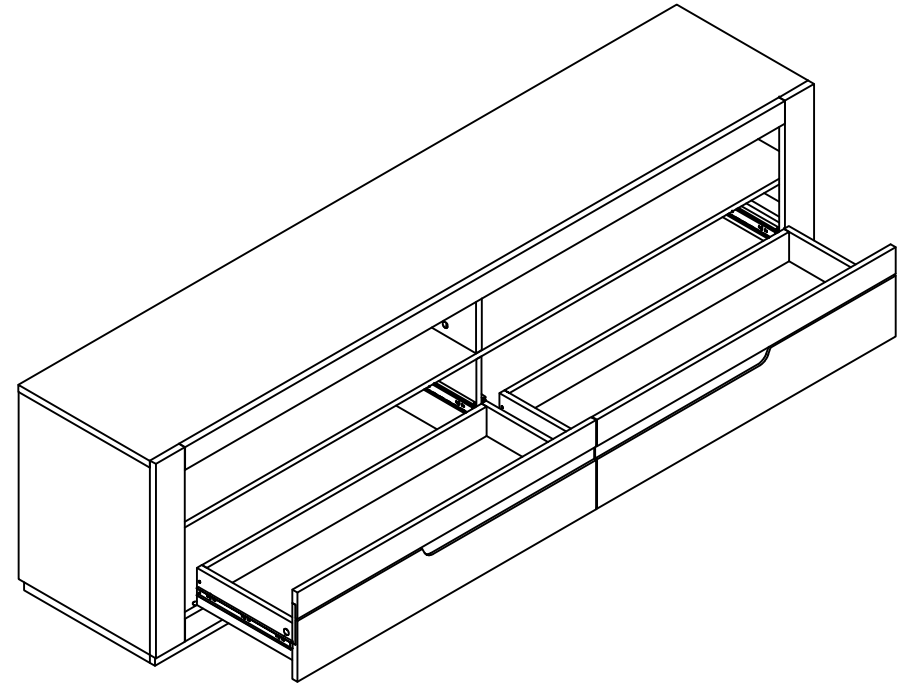

MODEL:AX-DR03B # TV Cabinet

13

- H 12PCS
- E 12pcs

H 12PCS	E 12pcs
15*10.5MM	3.5*14